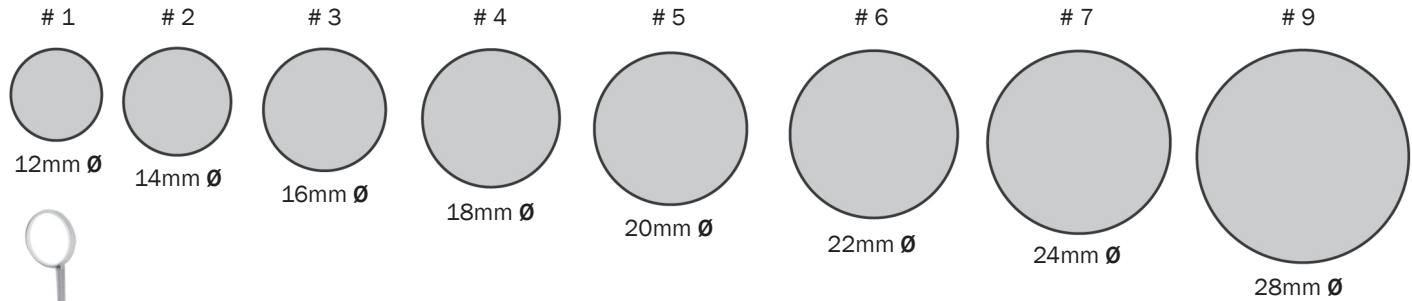

50 PROBES

Laryngeal Mirrors

Size	Ø	ARMO
# 2	14mm	ARMA2275
# 3	16mm	ARMA2276
# 4	18mm	ARMA2277
# 5	20mm	ARMA2278
# 6	22mm	ARMA2279
# 7	24mm	ARMA2280

Size	Ø	ARMO
# 1	12mm	ARMA2261
# 3	16mm	ARMA2263
# 5	20mm	ARMA2265
# 6	22mm	ARMA2266
# 7	24mm	ARMA2267
# 9	28mm	ARMA2269
# 10	30mm	ARMA2270

Size	ARMO
10cm	ARMA2260